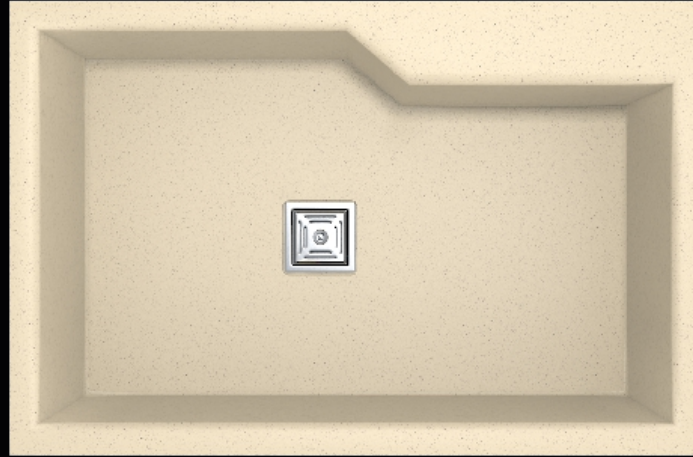

QUARTZ KITCHEN SINK

LAVELLO

SINGLE
BOWL

HOME REFINEMENTS BY LAVELLO

COLOR	BOWL SIZE (INCH)	OVER ALL SIZE (INCH)
METALLIC/GRANITE	28" x 17"	30" x 20"

METALLIC COLOR

GRANITE COLOR

ACCESSORIES

QUARTZ KITCHEN SINK | SINGLE BOWL | 12 MM THICKNESS