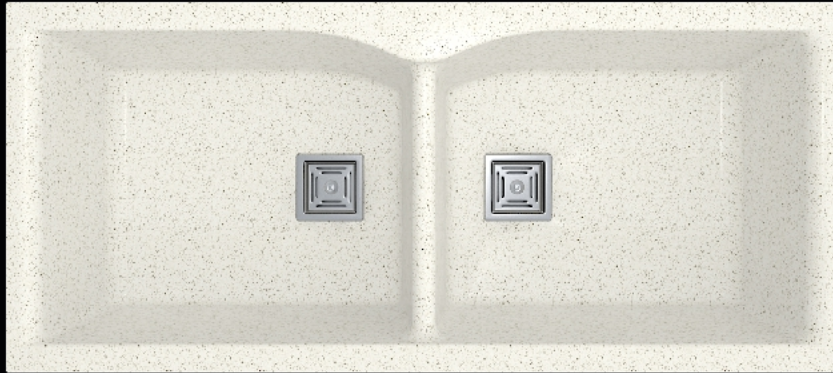

DOUBLE BOWL CONNECTOR

QUARTZ KITCHEN SINK | DOUBLE BOWL | 12 MM THICKNESS

QUARTZ KITCHEN SINK

LAVELLO

DOUBLE
BOWL

FINISH	BOWL SIZE (INCH)	OVER ALL SIZE (INCH)
METALLIC/GRANITE	20" x 16.5"	45" x 20"

METALLIC COLOR