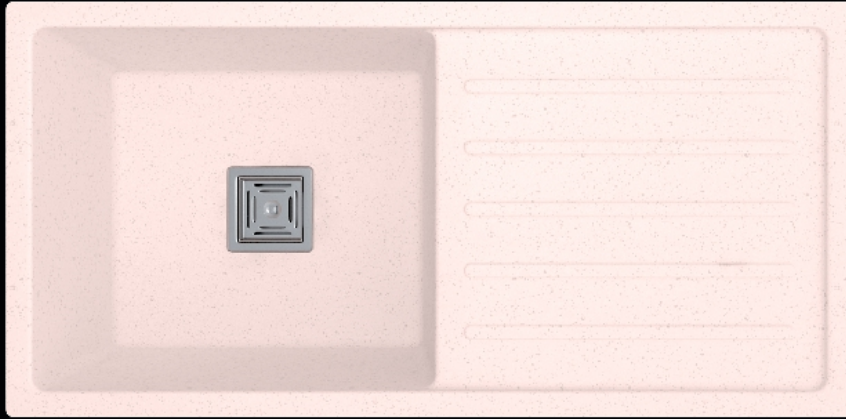

SINK COUPLING

WASTE PIPE

QUARTZ KITCHEN SINK | SINGLE BOWL | 12 MM THICKNESS

QUARTZ KITCHEN SINK

LAVELLO

DRAIN
BOARD

COLOR	BOWL SIZE (INCH)	OVER ALL SIZE (INCH)
METALLIC/GRANITE	17" X 15.5"	36" X 18" (DRAINBORD)