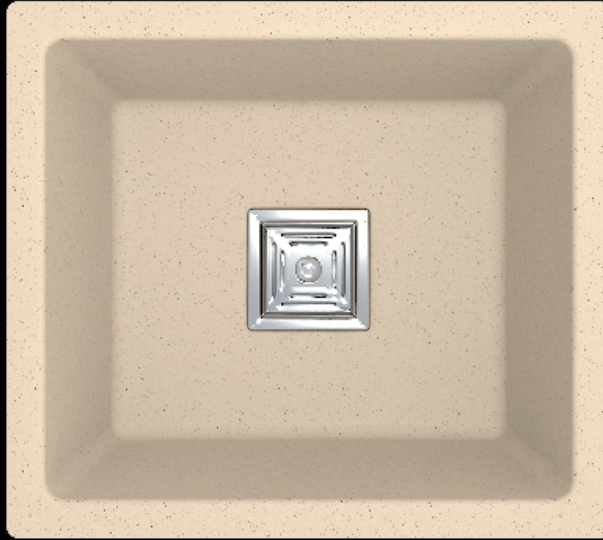

QUARTZ KITCHEN SINK

LAVELLO

SINGLE
BOWL

HOME REFINEMENTS BY LAVELLO

COLOR	BOWL SIZE (INCH)	OVER ALL SIZE (INCH)
METALLIC / GRANITE	16" x 14"	18" x 16"
METALLIC / GRANITE	19" X 16"	21" X 18"
METALLIC / GRANITE	22" x 16"	24" x 18"